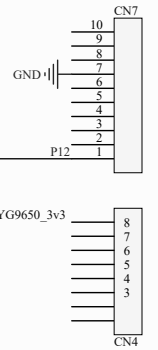

RTC

Bridge

can use xo with same pack
FA-128-27MHZ

POWER FILTER

Title		
Size	Number	Revision
A3		
Date:	2019-06-15	Sheet of
File:	D:\Documents\...lky_wthRTC_rev1.4	13 of 13