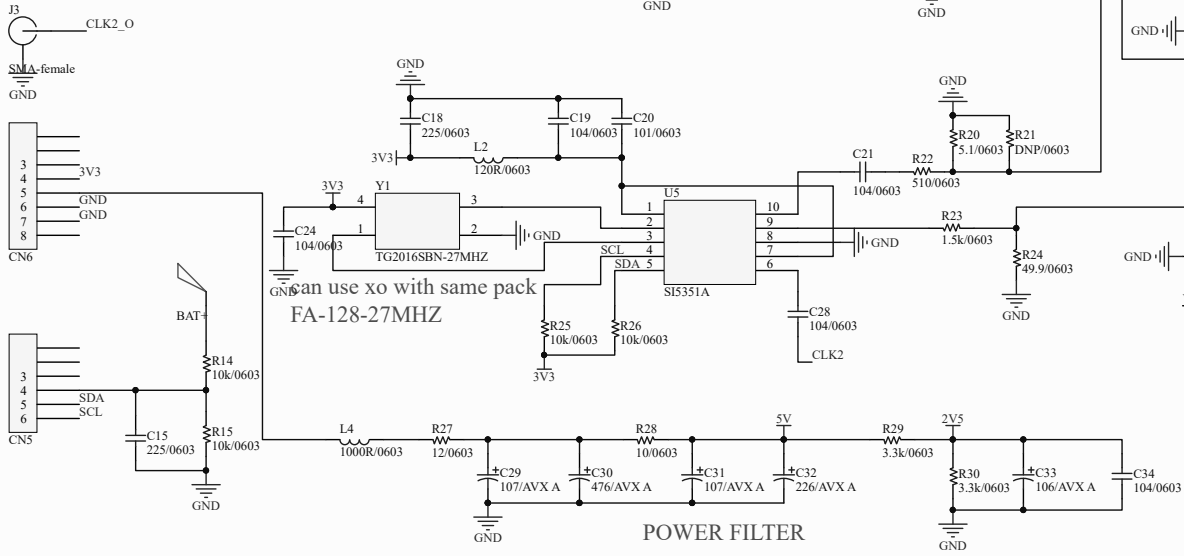

RTC

Bridge

can use xo with same pack
FA-128-27MHZ

POWER FILTER

Title		
Size	Number	Revision
A3		
Date:	2019-06-15	Sheet of
File:	D:\Documents\...lky_wthRTC_rev1.4	13 of 13