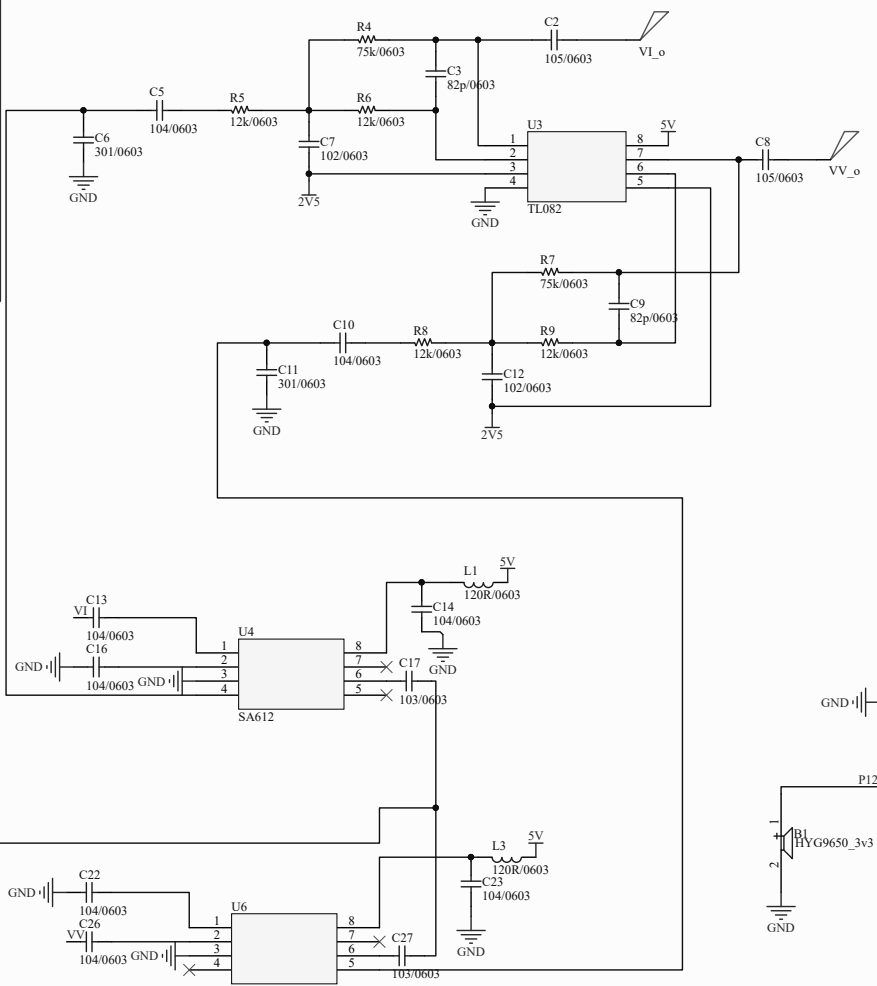

RTC

Bridge

can use xo with same pack
FA-128-27MHZ

POWER FILTER

Title		
Size	Number	Revision
A3		
Date:	2019-06-15	Sheet of
File:	D:\Documents\...lky_wthRTC_rev1.4	13 of 13