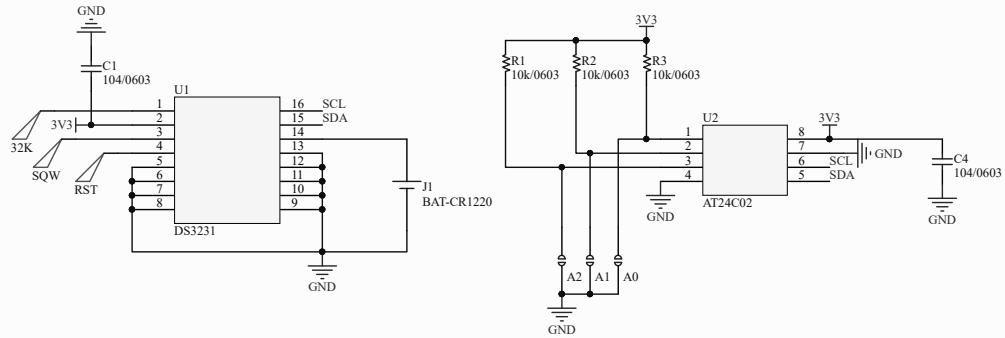

RTC

Bridge

can use xo with same pack
FA-128-27MHZ

POWER FILTER

Title		
Size	Number	Revision
A3		
Date:	2019-06-15	Sheet of
File:	D:\Documents\...lky_wthRTC_rev1.4	13 of 13