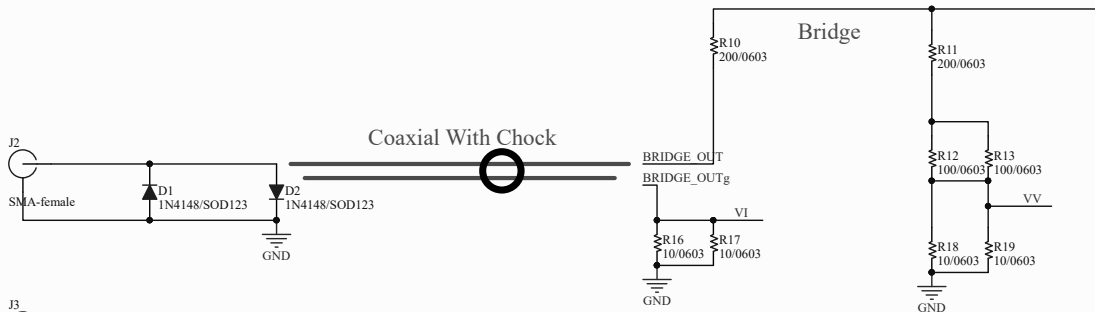

RTC

Bridge

can use xo with same pack
FA-128-27MHZ

POWER FILTER

Title		
Size	Number	Revision
A3		
Date:	2019-06-15	Sheet of
File:	D:\Documents\...lky_wthRTC_rev1.4	13 of 13